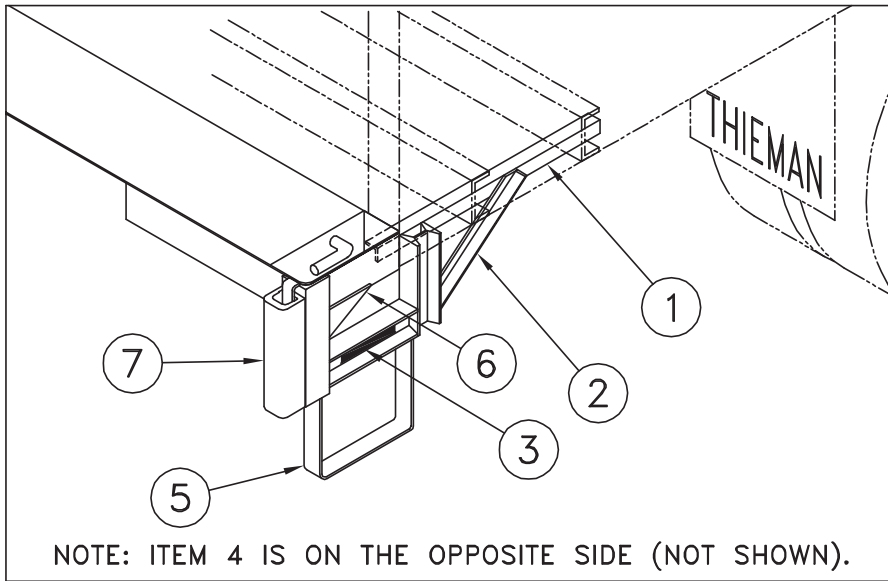

M-16/20/25, LRST-40

THIEMAN
TAILGATES, INC.

KIT 137

**HEAVY DUTY
DOCK BUMPER**

PART NO. 3735050

LST-20/25/30, ST-20/22/25/30/31/40 ONLY

KIT INCLUDES:

ITEM NO.	PART NO.	DESCRIPTION	QTY.
1	2019030	ANGLE	2
2	2024	BRACE	2
3	4619	DECAL	2
4	31106-001	DOCK BUMPER WELD	1
5	31106-002	DOCK BUMPER WELD	1
6	2728240	GUSSET	2
7	5720	RUBBER D-BUMPER	2
8	8180122	SCREW .38 X 1.00	2
9	9413534	LOCKNUT .38	2
10	8120388	FLATWASHER .38	2