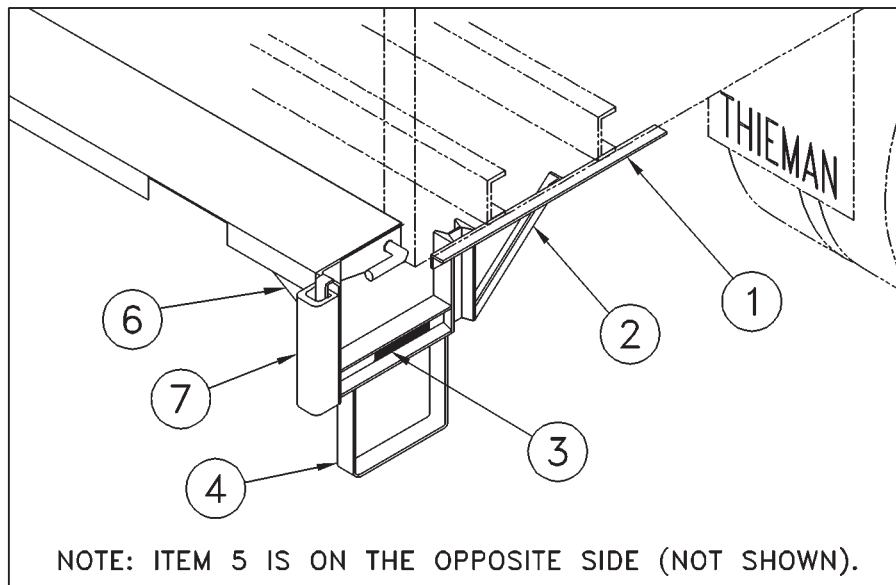

M-16/20/25, LRST-40

THIEMAN
TAILGATES, INC.

KIT 137

**HEAVY DUTY
DOCK BUMPER**

PART NO. 3735050

LST-20/25/30, ST-20/22/25/30/31/40 ONLY

KIT INCLUDES:

ITEM NO.	PART NO.	DESCRIPTION	QTY.
1	2019030	ANGLE	2
2	2024	BRACE	2
3	4619	DECAL	2
4	31106-001	DOCK BUMPER WELD	1
5	31106-002	DOCK BUMPER WELD	1
6	2728240	GUSSET	2
7	5720	RUBBER D-BUMPER	2
8	8180122	SCREW .38 X 1.00	2
9	9413534	LOCKNUT .38	2
10	8120388	FLATWASHER .38	2