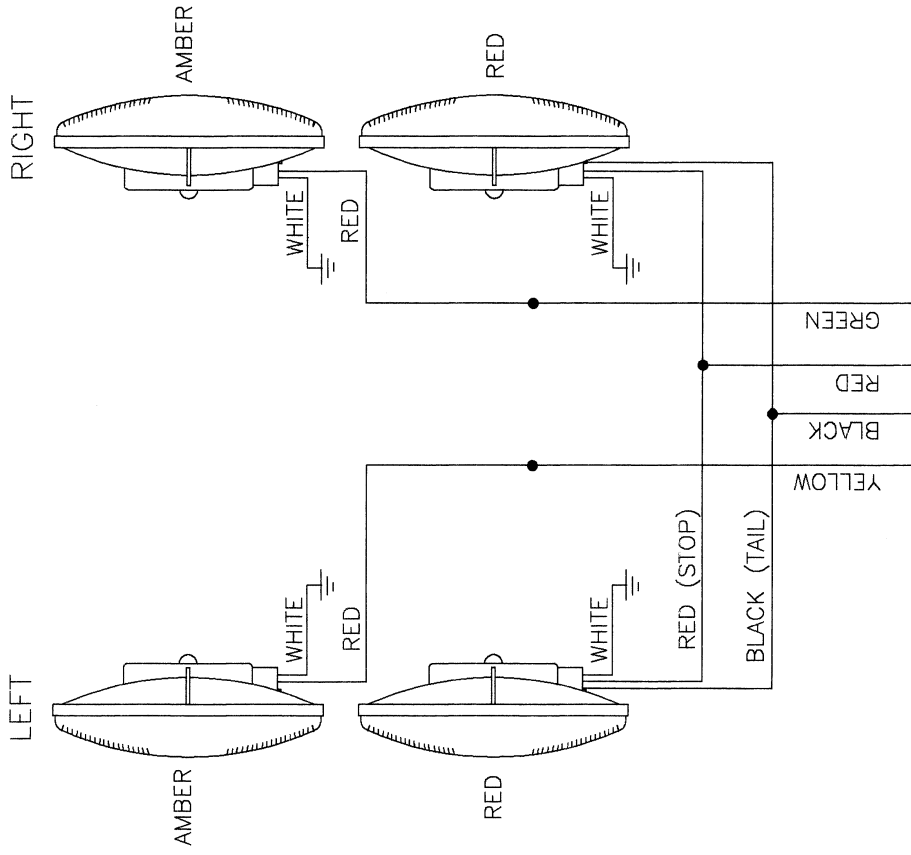

**HIEMAN**  
TAILGATES, INC.

**KIT 205**  
**KIT 206**

**STOWAWAY LIGHT  
KITS**

**Heavy-Duty 2-Light  
And 3-Light Kits  
For Stowaway  
Type Gates.**

- \* Smaller Design
- \* Strong 12 gauge construction
- \* Weld or Bolt on Mtg.
- \* Drastically reduced pricing.

Kit No.	Part No.	No. of Lights	Dimensions
205	37 35390	2	3 1/2" x 16"
206	37 35391	3	3 1/2" x 23.75"

600 East Wayne Street Celina, Ohio 45822 Phone: 419-586-7727 Fax: 419-586-9724

## 205 LIGHT KIT

RECOMMENDED WIRING PICTORIAL