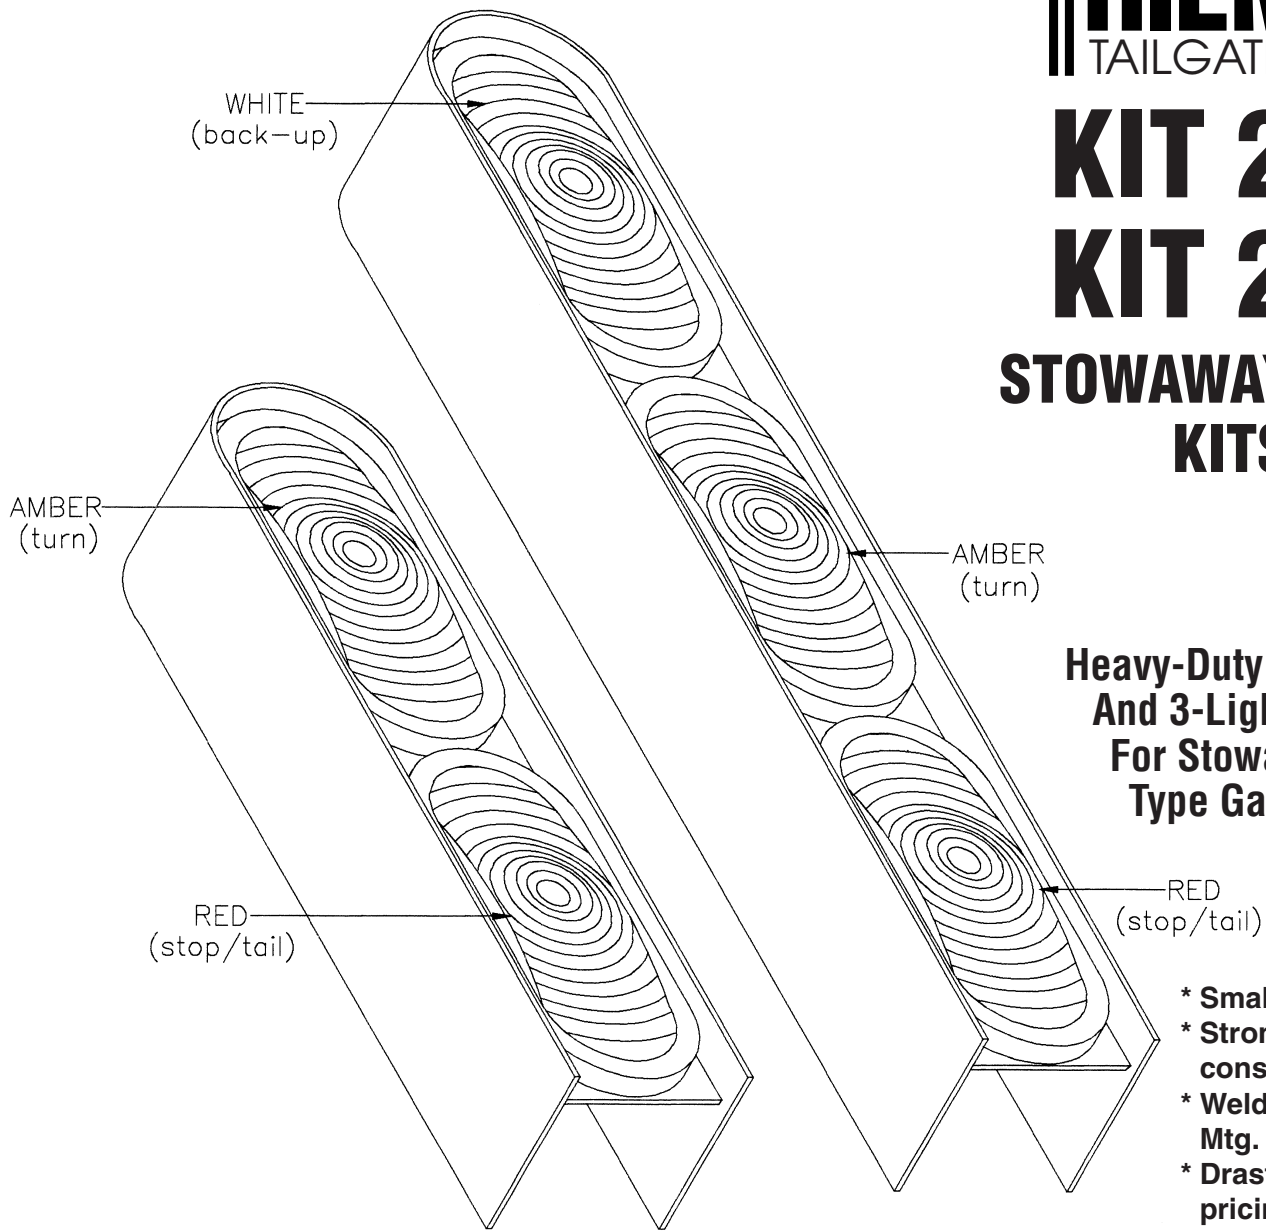

**HIEMAN**  
TAILGATES, INC.

**KIT 205**  
**KIT 206**

**STOWAWAY LIGHT  
KITS**

**Heavy-Duty 2-Light  
And 3-Light Kits  
For Stowaway  
Type Gates.**

- \* Smaller Design
- \* Strong 12 gauge construction
- \* Weld or Bolt on Mtg.
- \* Drastically reduced pricing.

Kit No.	Part No.	No. of Lights	Dimensions
205	37 35390	2	3 1/2" x 16"
206	37 35391	3	3 1/2" x 23.75"

600 East Wayne Street Celina, Ohio 45822 Phone: 419-586-7727 Fax: 419-586-9724