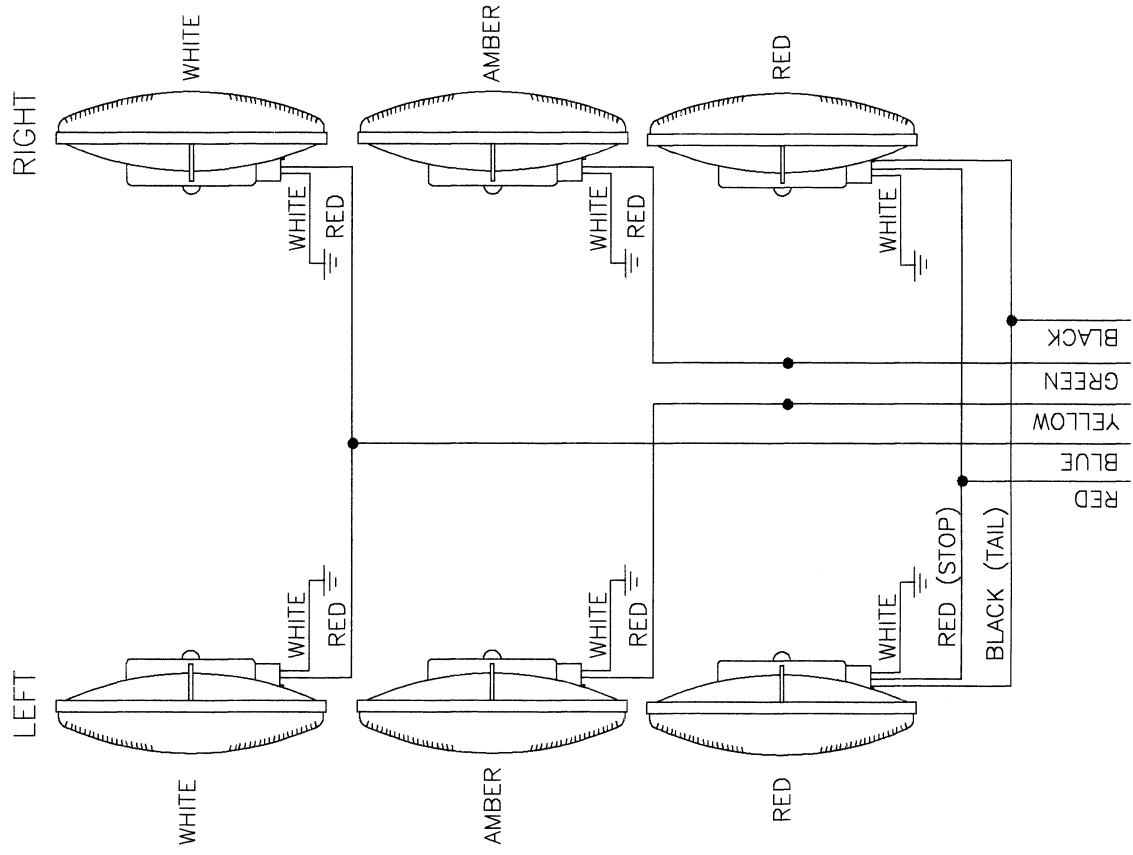

206 LIGHT KIT

RECOMMENDED WIRING PICTORIAL

IMPORTANT!— SEE FEDERAL MOTOR CARRIER SAFETY REGULATION SECTION 393.11 FOR PROPER LIGHT REQUIREMENTS AND LOCATIONS.