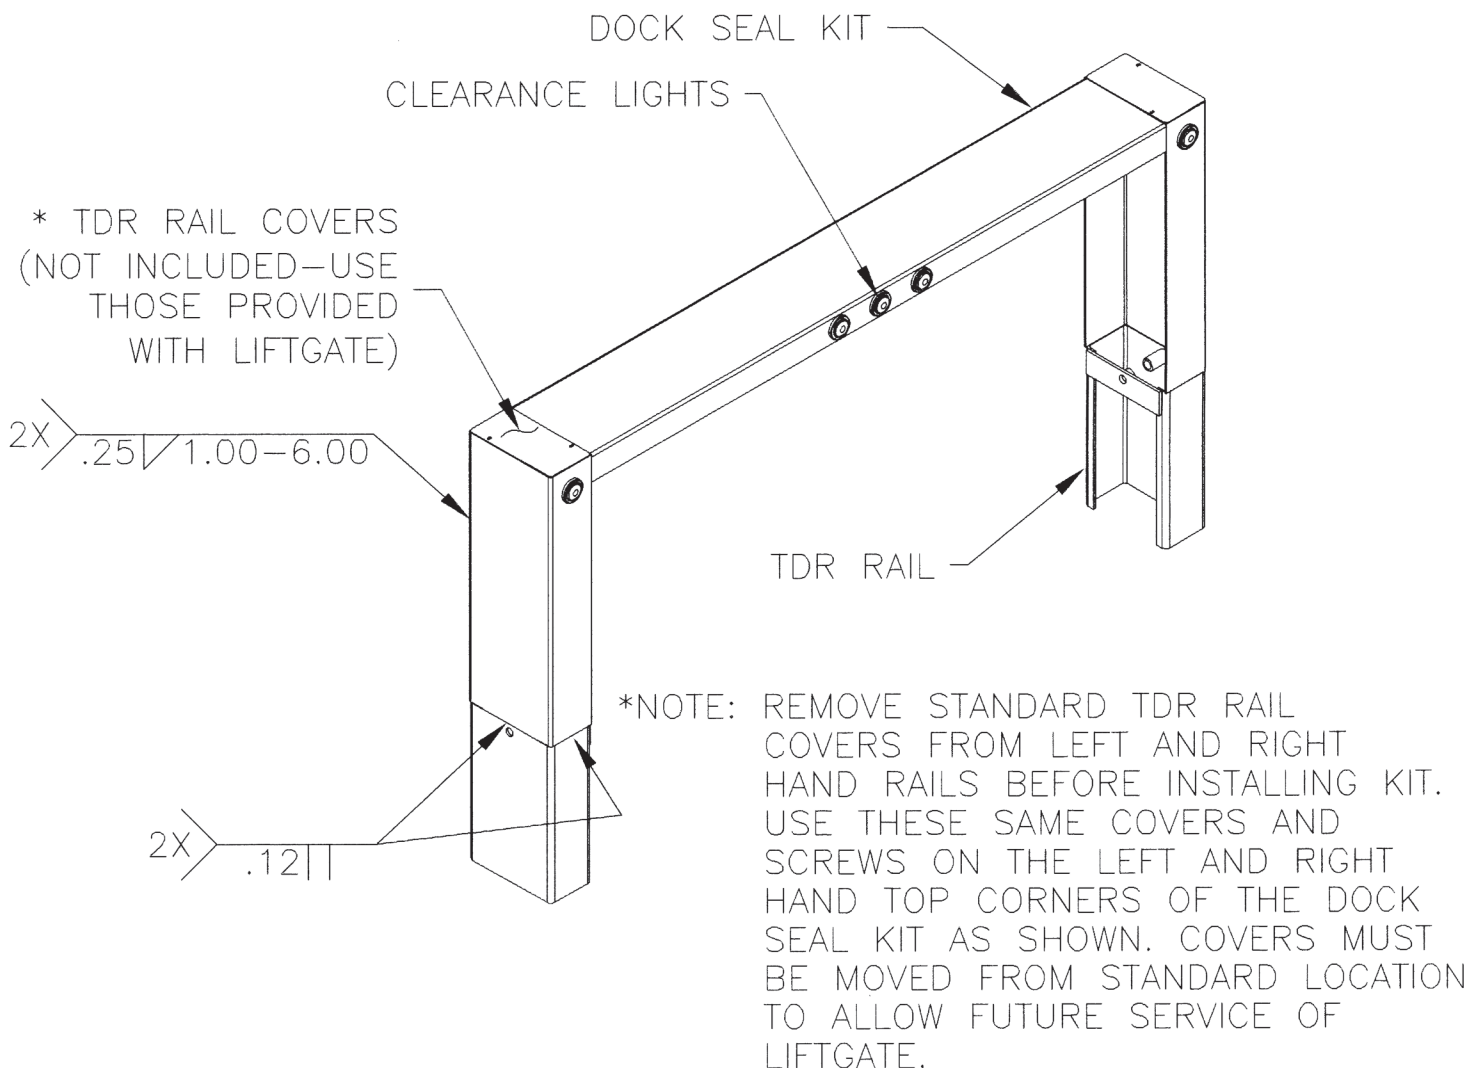

HIEMAN TAILGATES, INC.

KIT 213

TDR DOCK SEAL KIT

**PART NO. 3714-001
3714-002**

KIT NO.	DESCRIPTION	PART NO.
213-001	DOCK SEAL KIT 96" WIDE	3714-001
213-002	DOCK SEAL KIT 102" WIDE	3714-002

FOR USE ON BODIES WITH A MAXIMUM DISTANCE OF 114.50 INCHES FROM THE BED TO THE TOP OF THE TRUCK. TRIMMING OF THE DOCK SEAL KIT IS REQUIRED ON BODIES SHORTER THAN 114.50 INCHES.