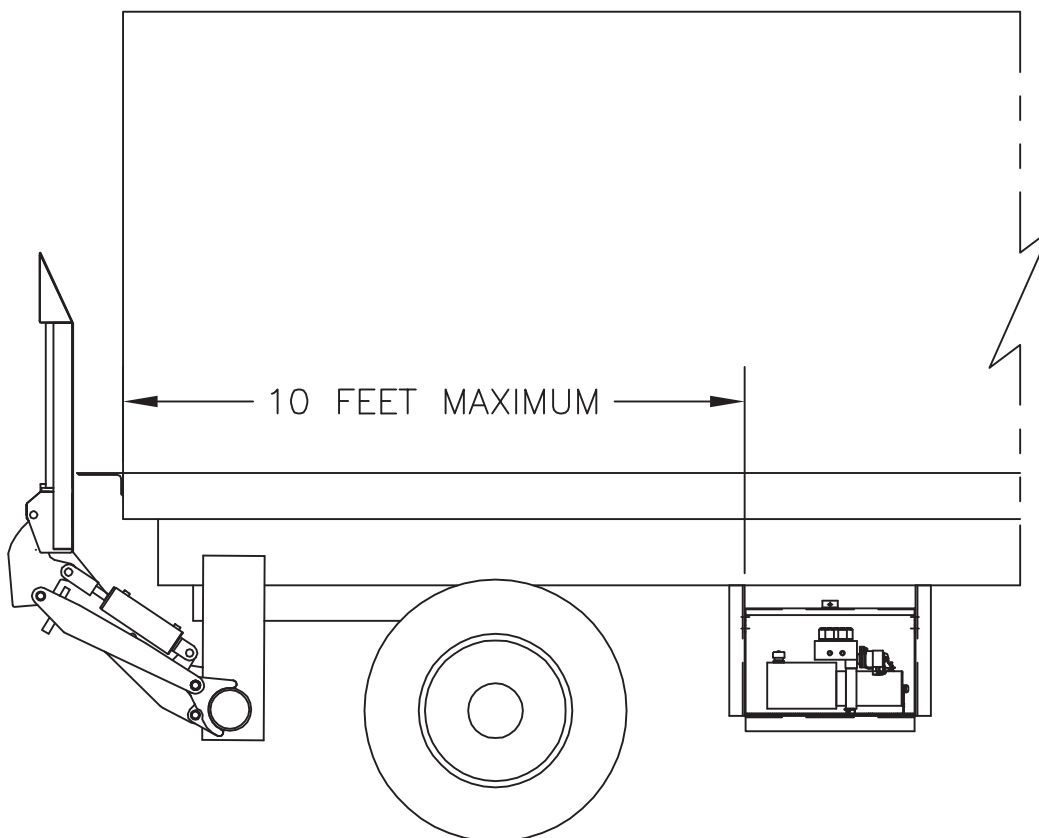

HIEMAN TAILGATES, INC.

KIT 214 WT EST PUMP ENCLOSURE

PART NO. 3715

ITEM	DESCRIPTION	PART NO	QTY.
1	168" HOSE	4951-014	4
2	200" HOSE	4951-001	4
3	DOUBLE ELBOW	4935	4
4	PUMP ENCLOSURE	31218	1
5	GROMMET	5701960	11