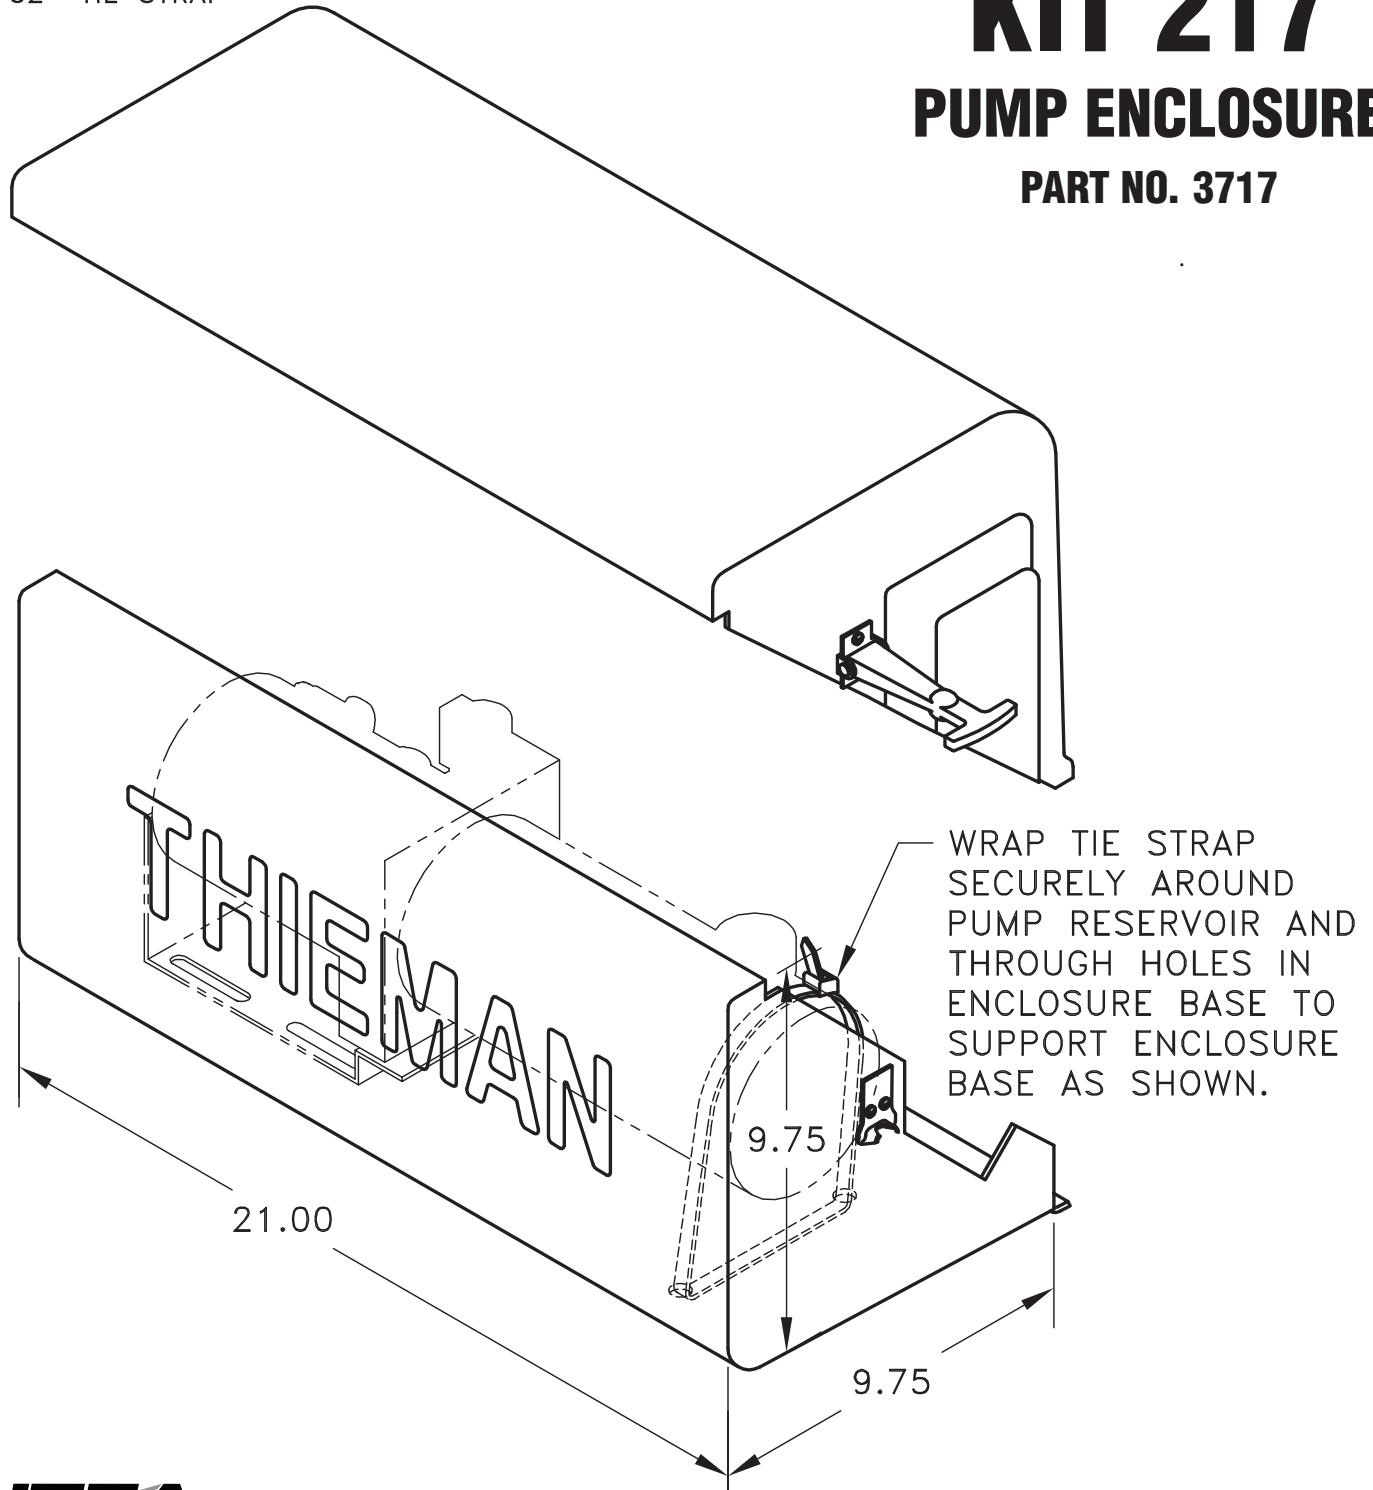

KIT INCLUDES :

- ENCLOSURE BASE
- ENCLOSURE COVER
- T-HANDLE LATCHES W/HARDWARE INSTALLED
- 32" TIE STRAP

HIEMAN
TAILGATES, INC.

KIT 217
PUMP ENCLOSURE
PART NO. 3717

600 East Wayne Street Celina, Ohio 45822 Phone: 419-586-7727 Fax: 419-586-9724