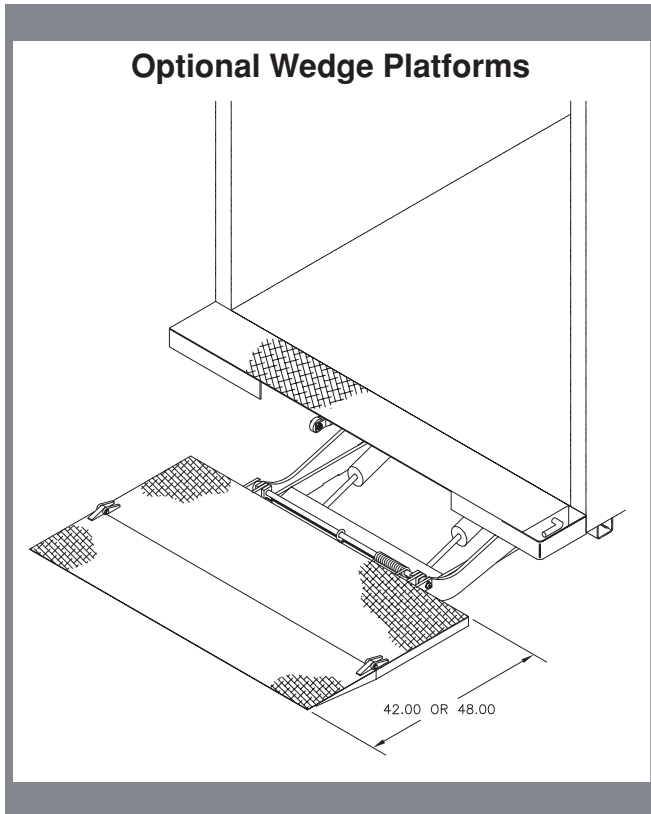

StowAway

Tailgates By THIEMAN

Raising Performance to New Levels

MDC-SERIES

FEATURING:

- Reduced Maintenance Bushings
- Fast and Easy Installation
- 2,500 to 3,000 lb. Capacities
- Meets TMC Electrical Guidelines
- Snubber Kit
- Heavy-Duty Reinforced Spacer
- Pre-Mounted Pump and Cylinders
- Torsion Spring Assist

The THIEMAN MDC Series Stowaway is the industry standard for handling medium-duty loads.

Designed for fast and easy installation, the MDC25/30 includes a pre-assembled pump and cylinders. With the dual torsion spring assist, the operator can fold and unfold the platform with much less effort.