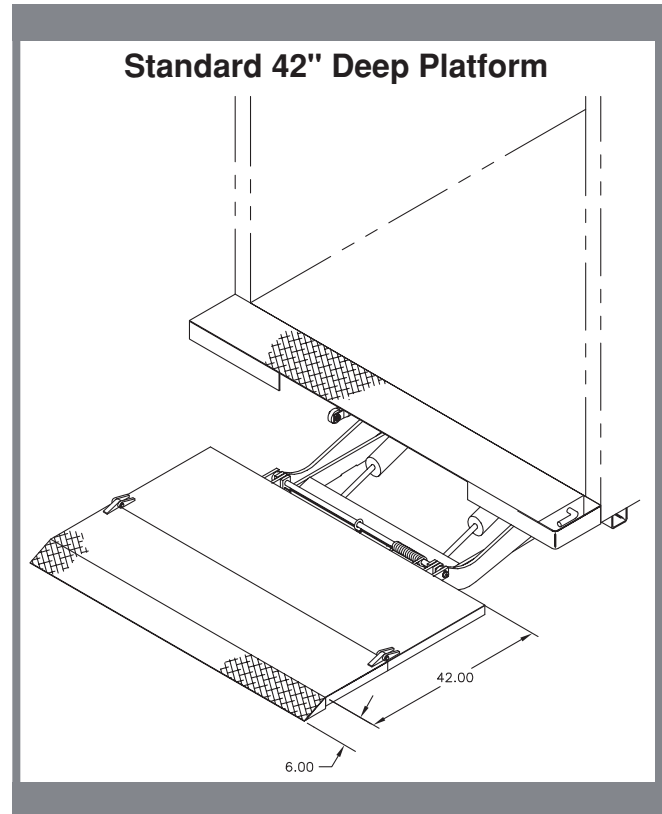

StowAway

Tailgates By THIEMAN

Raising Performance to New Levels

MDC-SERIES

FEATURING:

- Reduced Maintenance Bushings
- Fast and Easy Installation
- 2,500 to 3,000 lb. Capacities
- Meets TMC Electrical Guidelines
- Snubber Kit
- Heavy-Duty Reinforced Spacer
- Pre-Mounted Pump and Cylinders
- Torsion Spring Assist

The THIEMAN MDC Series Stowaway is the industry standard for handling medium-duty loads.

Designed for fast and easy installation, the MDC25/30 includes a pre-assembled pump and cylinders. With the dual torsion spring assist, the operator can fold and unfold the platform with much less effort.