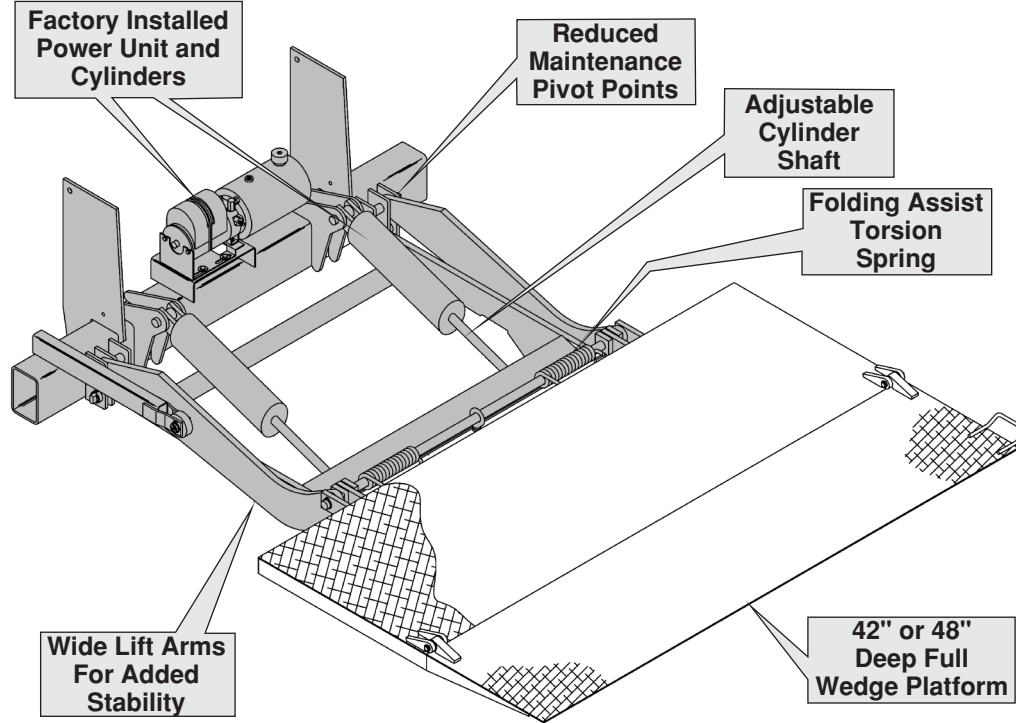

StowAway

Tailgates By THIEMAN

Raising Performance to New Levels

MDC-SERIES

FEATURING:

- Reduced Maintenance Bushings
- Fast and Easy Installation
- 2,500 to 3,000 lb. Capacities
- Meets TMC Electrical Guidelines
- Snubber Kit
- Heavy-Duty Reinforced Spacer
- Pre-Mounted Pump and Cylinders
- Torsion Spring Assist

The THIEMAN MDC Series Stowaway is the industry standard for handling medium-duty loads.

Designed for fast and easy installation, the MDC25/30 includes a pre-assembled pump and cylinders. With the dual torsion spring assist, the operator can fold and unfold the platform with much less effort.

With its durable design and many standard features, the THIEMAN MDC Series is the choice among general purpose Stowaways.

Features, Benefits and Specifications

STANDARD FEATURES AND BENEFITS:

- Pre-Assembled Pump and Cylinders for Quick and Easy Installation.
- Reduced Maintenance Bushings at All Major Pivot Points.
- Molded Toggle Switch for Convenient Mounting and Protection.
- 150 Amp Circuit Breaker for Electrical Protection.
- Torsion Springs for Easy Platform Handling.
- Heavy-Duty Reinforced Spacer for Better Durability.
- Standard Snubber Kit to Prevent Wear of Liftgate While in Traveling Position.
- Meets All TMC Electrical Guidelines for Reduced Service Requirements.
- Environmentally Sealed Toggle Switch Control for Better Dependability.