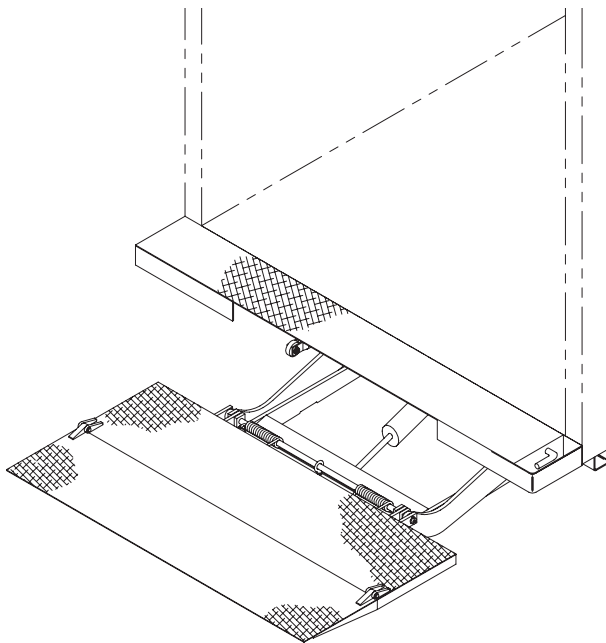

StowAway

Tailgates By THIEMAN

Raising Performance to New Levels

MLB-SERIES

Optional 38" Deep Wedge Platform

Standard 32+5" Deep Platform

FEATURING:

- Reduced Maintenance Bushings
- Fast and Easy Installation
- 1,600 to 3,000 lb. Capacities
- Meets TMC Electrical Guidelines
- Snubber Kit
- Heavy-Duty Reinforced Spacer
- Pre-Mounted Pump and Cylinder
- Torsion Spring Assist

The THIEMAN MLB Series Stowaway is the industry standard for handling medium-duty loads on low bed height applications.

Designed for fast and easy installation, the MLB16/20/25/30 includes a pre-assembled pump and cylinder. With torsion spring assist, the operator can fold and unfold the platform with much less effort.