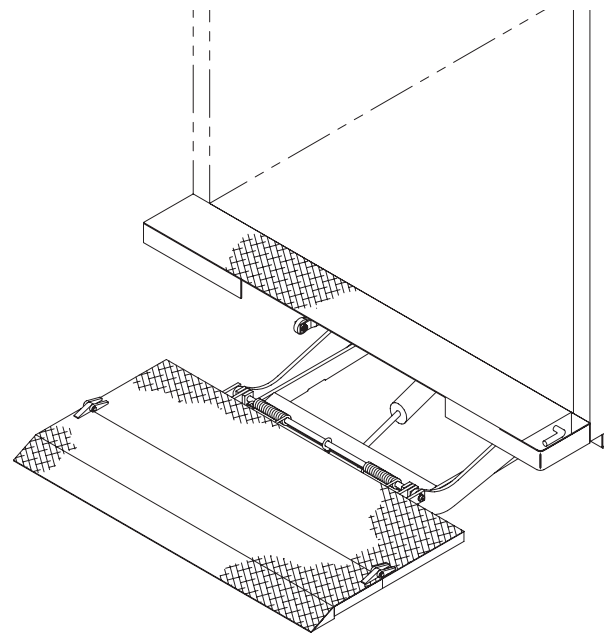

StowAway

Tailgates By THIEMAN

Raising Performance to New Levels

MLB-SERIES

Optional 38" Deep Wedge Platform

Standard 32+5" Deep Platform

FEATURING:

- Reduced Maintenance Bushings
- Fast and Easy Installation
- 1,600 to 3,000 lb. Capacities
- Meets TMC Electrical Guidelines
- Snubber Kit
- Heavy-Duty Reinforced Spacer
- Pre-Mounted Pump and Cylinder
- Torsion Spring Assist

The THIEMAN MLB Series Stowaway is the industry standard for handling medium-duty loads on low bed height applications.

Designed for fast and easy installation, the MLB16/20/25/30 includes a pre-assembled pump and cylinder. With torsion spring assist, the operator can fold and unfold the platform with much less effort.