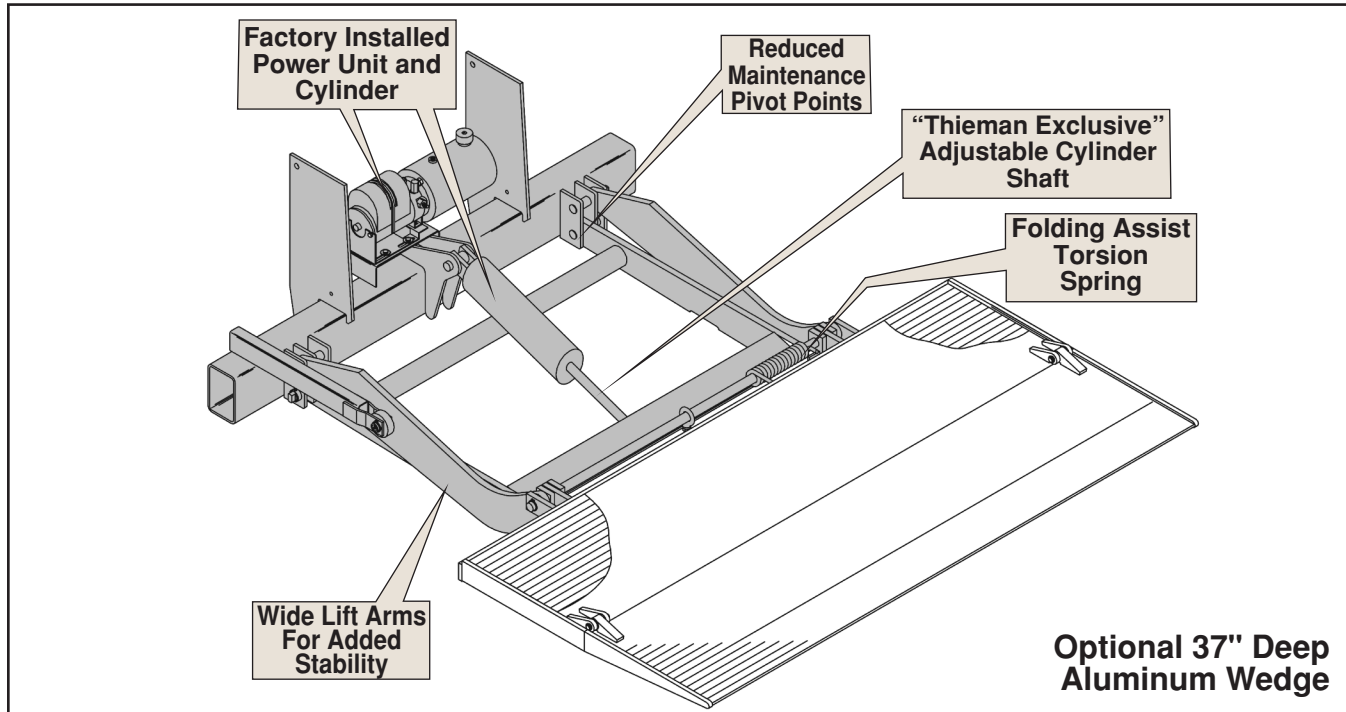

StowAway

Tailgates By THIEMAN

Raising Performance to New Levels

MLB-SERIES

Optional 38" Deep Wedge Platform

Standard 32+5" Deep Platform

FEATURING:

- Reduced Maintenance Bushings
- Fast and Easy Installation
- 1,600 to 3,000 lb. Capacities
- Meets TMC Electrical Guidelines
- Snubber Kit
- Heavy-Duty Reinforced Spacer
- Pre-Mounted Pump and Cylinder
- Torsion Spring Assist

The THIEMAN MLB Series Stowaway is the industry standard for handling medium-duty loads on low bed height applications.

Designed for fast and easy installation, the MLB16/20/25/30 includes a pre-assembled pump and cylinder. With torsion spring assist, the operator can fold and unfold the platform with much less effort.

With its durable design and many standard features, the THIEMAN MLB Series is the choice among general purpose Stowaways.

Features, Benefits and Specifications

STANDARD FEATURES AND BENEFITS:

- Pre-Assembled Pump and Cylinder for Quick and Easy Installation.
- Reduced Maintenance Bushings at All Major Pivot Points.
- Molded Toggle Switch (Convenient Mounting and Environmentally Sealed)
- 150 Amp Circuit Breaker for Electrical Protection.
- Torsion Spring for Easy Platform Handling.
- Heavy-Duty Reinforced Spacer with Automatic Latch.
- Standard Snubber Kit to Prevent Wear of Liftgate While in Traveling Position.
- Meets All TMC Electrical Guidelines for Reduced Service Requirements.