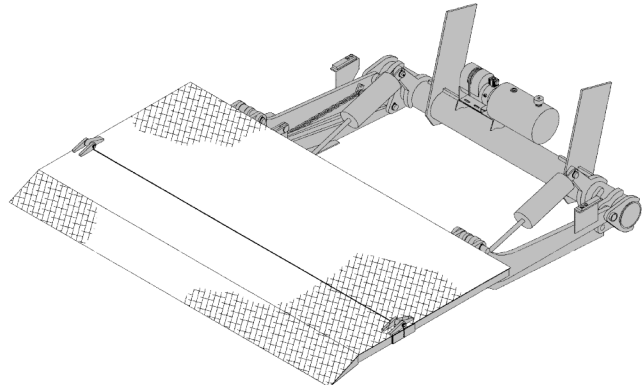

Features, Benefits and Specifications

MODEL ST-22

MODEL ST-31

STANDARD FEATURES AND BENEFITS:

- Dual Cylinder Lift for Maximum Stability (ST-31 Only)
- Adjustable Cylinder Shafts for Precise Alignment of Truck Floor and Platform
- Wide Lift Arms for Increased Stability
- 150 Amp Circuit Breaker for Electrical Protection
- Toggle Switch Control

- Stressproof Plated Pins with Screw-In Grease Fittings for Increased Strength and Easier Maintenance
- Heavy-Duty Pivot Points for Increased Life of Liftgate
- Meets All TMC Electrical Guidelines for Reduced Service Requirements
- Snubber Kit to Prevent Wear of Liftgate While in Traveling Position

AVAILABLE OPTIONS FOR ST22/31:

- Push Button Control
- Remote Pendant Control
- In-Cab Shut Off Switch
- Standard Dock Bumpers
- Heavy Duty Dock Bumpers
- Rear Impact Guard (FMVSS 223)

- Power Unit Enclosure
- Light Kits
- Trailer Kits
- PTO Power Source
- Rubber Dock Bumpers

MODEL NO.	PLATFORM	LOAD CAPACITY	LOWERING	INSTALL WEIGHT	BED HEIGHT RANGE
ST-22ET	84" X 40" + 10"	2200 LB.	Gravity	880 LB.	48" to 56"
ST-22EST	84" X 40" + 10"	2200 LB.	Power	885 LB.	48" to 56"
ST-31ET	84" X 40" + 10"	3100 LB.	Gravity	922 LB.	48" to 56"
ST-31EST	84" X 40" + 10"	3100 LB.	Power	941 LB.	48" to 56"

ET - Electric Toggle Control, Gravity Down
EST - Electric Toggle Control, Power Down

Application: Stake Bodies, Van Bodies, and Trailers

Distributed By:

THIEMAN
TAILGATES INC.
Raising Performance to New Levels

600 East Wayne Street
Celina, Ohio 45822
Phone: (419) 586-7727 or
800-524-5210
Fax: (419) 586-9724
www.thieman.com
tailgates@thieman.com

THIEMAN Reserves the right to Change Products Specifications at any time Without Prior Notice.
Printed in U.S.A. 9/00 • 2M • MP45920