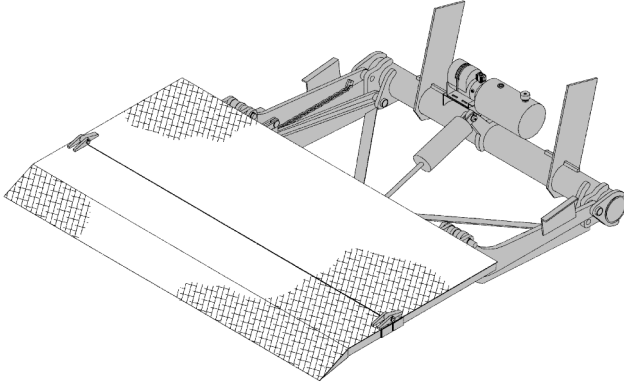

Features, Benefits and Specifications

MODEL ST-22

MODEL ST-31

STANDARD FEATURES AND BENEFITS:

- Dual Cylinder Lift for Maximum Stability (ST-31 Only)
- Adjustable Cylinder Shafts for Precise Alignment of Truck Floor and Platform
- Wide Lift Arms for Increased Stability
- 150 Amp Circuit Breaker for Electrical Protection
- Toggle Switch Control

- Stressproof Plated Pins with Screw-In Grease Fittings for Increased Strength and Easier Maintenance
- Heavy-Duty Pivot Points for Increased Life of Liftgate
- Meets All TMC Electrical Guidelines for Reduced Service Requirements
- Snubber Kit to Prevent Wear of Liftgate While in Traveling Position

AVAILABLE OPTIONS FOR ST22/31:

- Push Button Control
- Remote Pendant Control
- In-Cab Shut Off Switch
- Standard Dock Bumpers
- Heavy Duty Dock Bumpers
- Rear Impact Guard (FMVSS 223)

- Power Unit Enclosure
- Light Kits
- Trailer Kits
- PTO Power Source
- Rubber Dock Bumpers

MODEL NO.	PLATFORM	LOAD CAPACITY	LOWERING	INSTALL WEIGHT	BED HEIGHT RANGE
ST-22ET	84" X 40" + 10"	2200 LB.	Gravity	880 LB.	48" to 56"
ST-22EST	84" X 40" + 10"	2200 LB.	Power	885 LB.	48" to 56"
ST-31ET	84" X 40" + 10"	3100 LB.	Gravity	922 LB.	48" to 56"
ST-31EST	84" X 40" + 10"	3100 LB.	Power	941 LB.	48" to 56"

ET - Electric Toggle Control, Gravity Down
EST - Electric Toggle Control, Power Down

Application: Stake Bodies, Van Bodies, and Trailers

Distributed By:

THIEMAN
TAILGATES INC.
Raising Performance to New Levels

600 East Wayne Street
Celina, Ohio 45822
Phone: (419) 586-7727 or
800-524-5210
Fax: (419) 586-9724
www.thieman.com
tailgates@thieman.com

THIEMAN Reserves the right to Change Products Specifications at any time Without Prior Notice.
Printed in U.S.A. 9/00 • 2M • MP45920